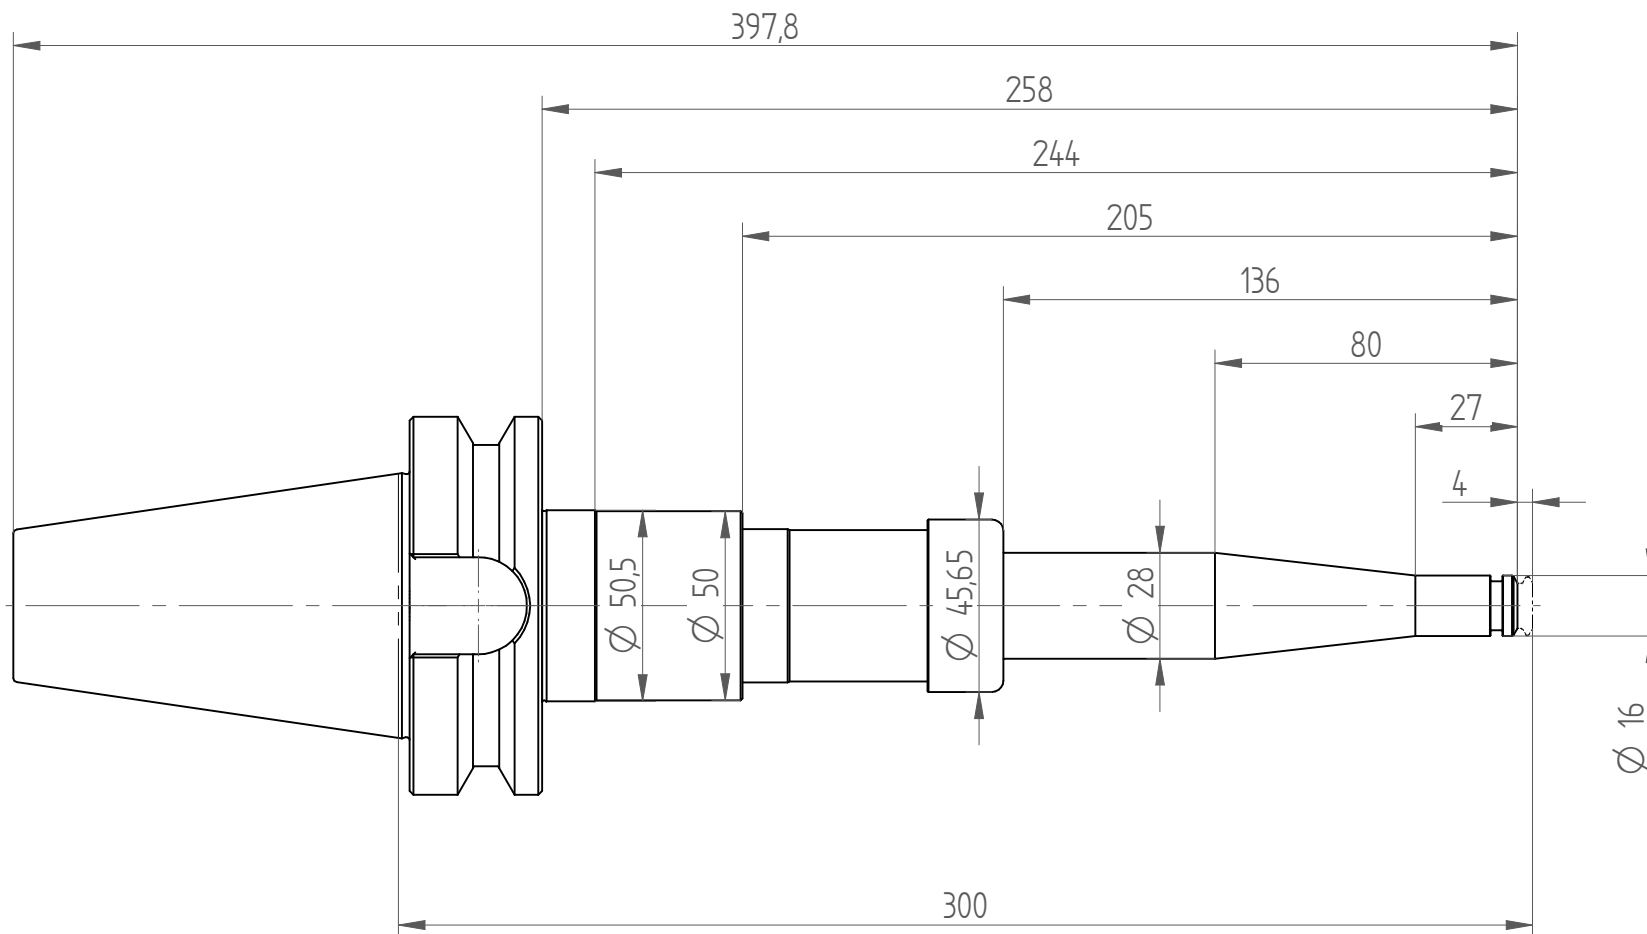

Swiss
Precision
Tools

REGO-FIX®

REGO-FIX AG
Obermattweg 60
4456 Tenniken / Switzerland

Phone +41 61 976 14 66
Fax +41 61 976 14 14
www.rego-fix.com

This is a non-controlled copy. All information given herein is subject to change without notice

The information given herein has been carefully checked and is believed to be correct. REGO-FIX, however, assumes no responsibility or liability for any errors, inaccuracies or omissions that may appear in this drawing

This document is subject to copyright laws. No part of this document may be reproduced or transmitted in any form or any means, electronic or mechanic, for any purpose, without the express written permission of REGO-FIX

Type : BT50_PG10x300_XL
Part No. : 885171130
Date : 22.01.2015
Scale : 1:2